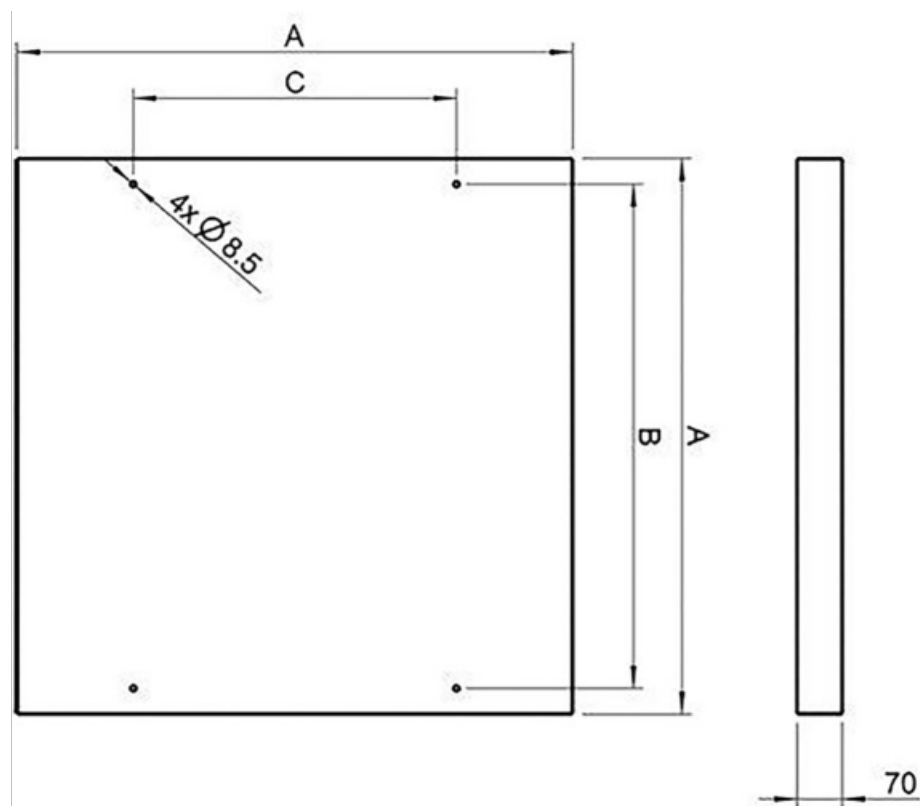

Weight

6 kg

Dimension

	A	B	C
WSD 100	1060	980	700

Documents

- ASSEMBLY_WSD_MUB.PDF